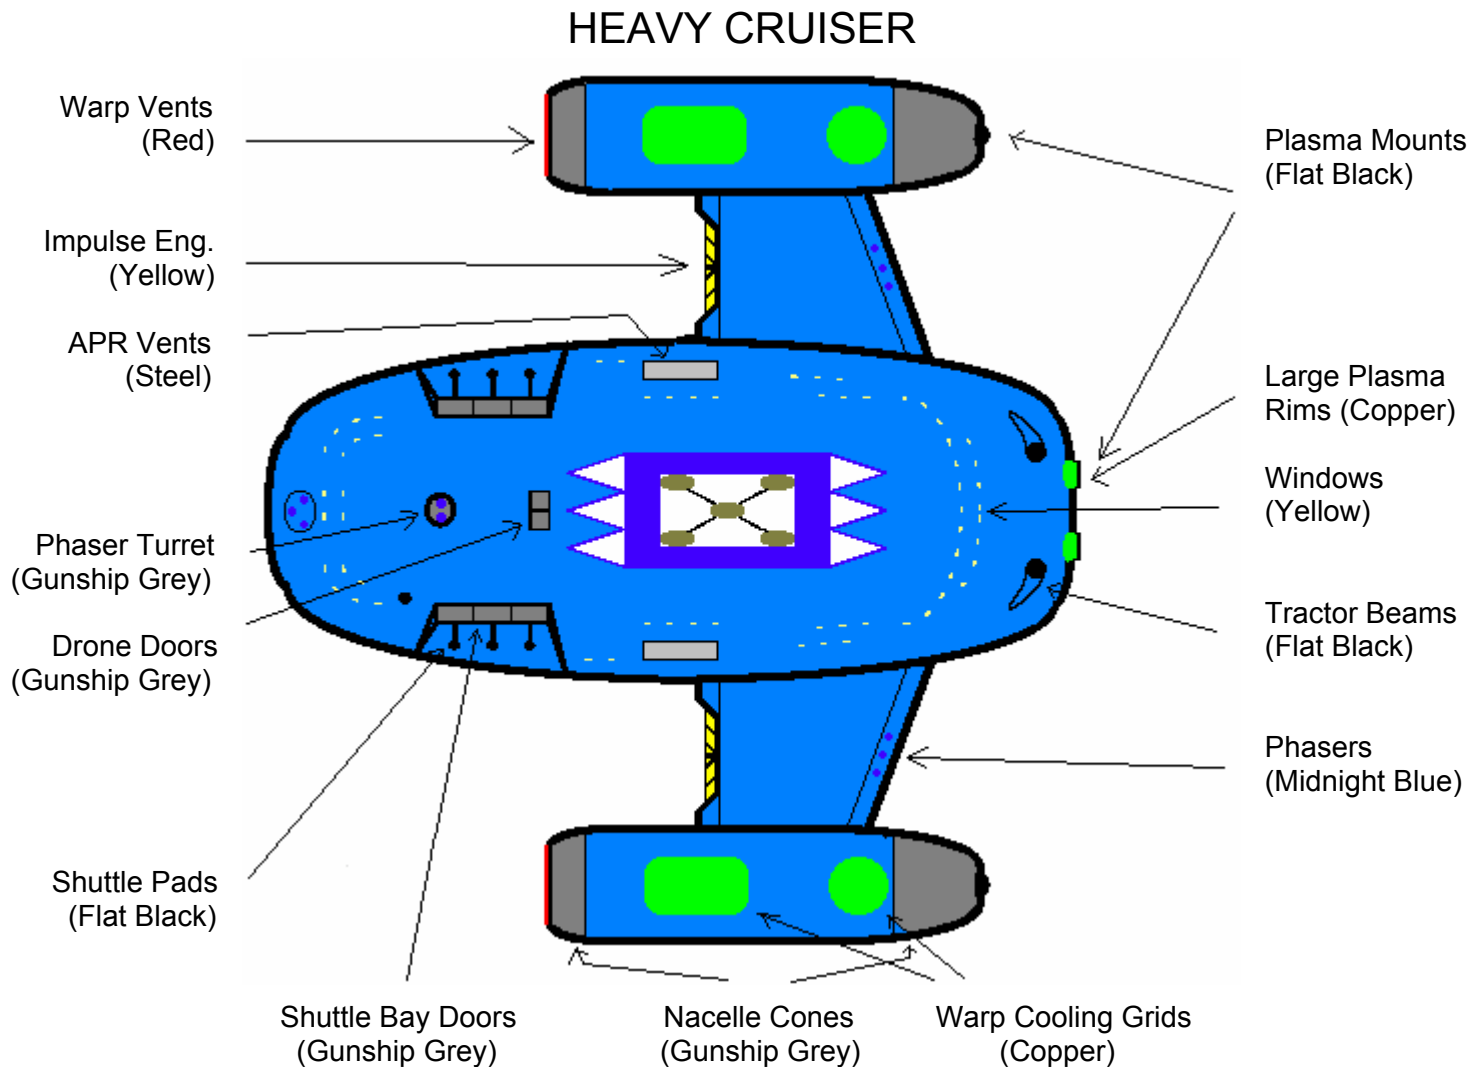

# PAINTING SUGGESTIONS AND GUIDELINES

Peladine Base Hull Color: RAF Azure Blue.

The Peladine symbol, amidships, is a Midnight Blue rectangle, which encloses a smaller Insignia White rectangle, which contains five Forest Green oblongs connected by Black lines. Three triangles, each Insignia White and trimmed in Midnight Blue, are fore and aft.